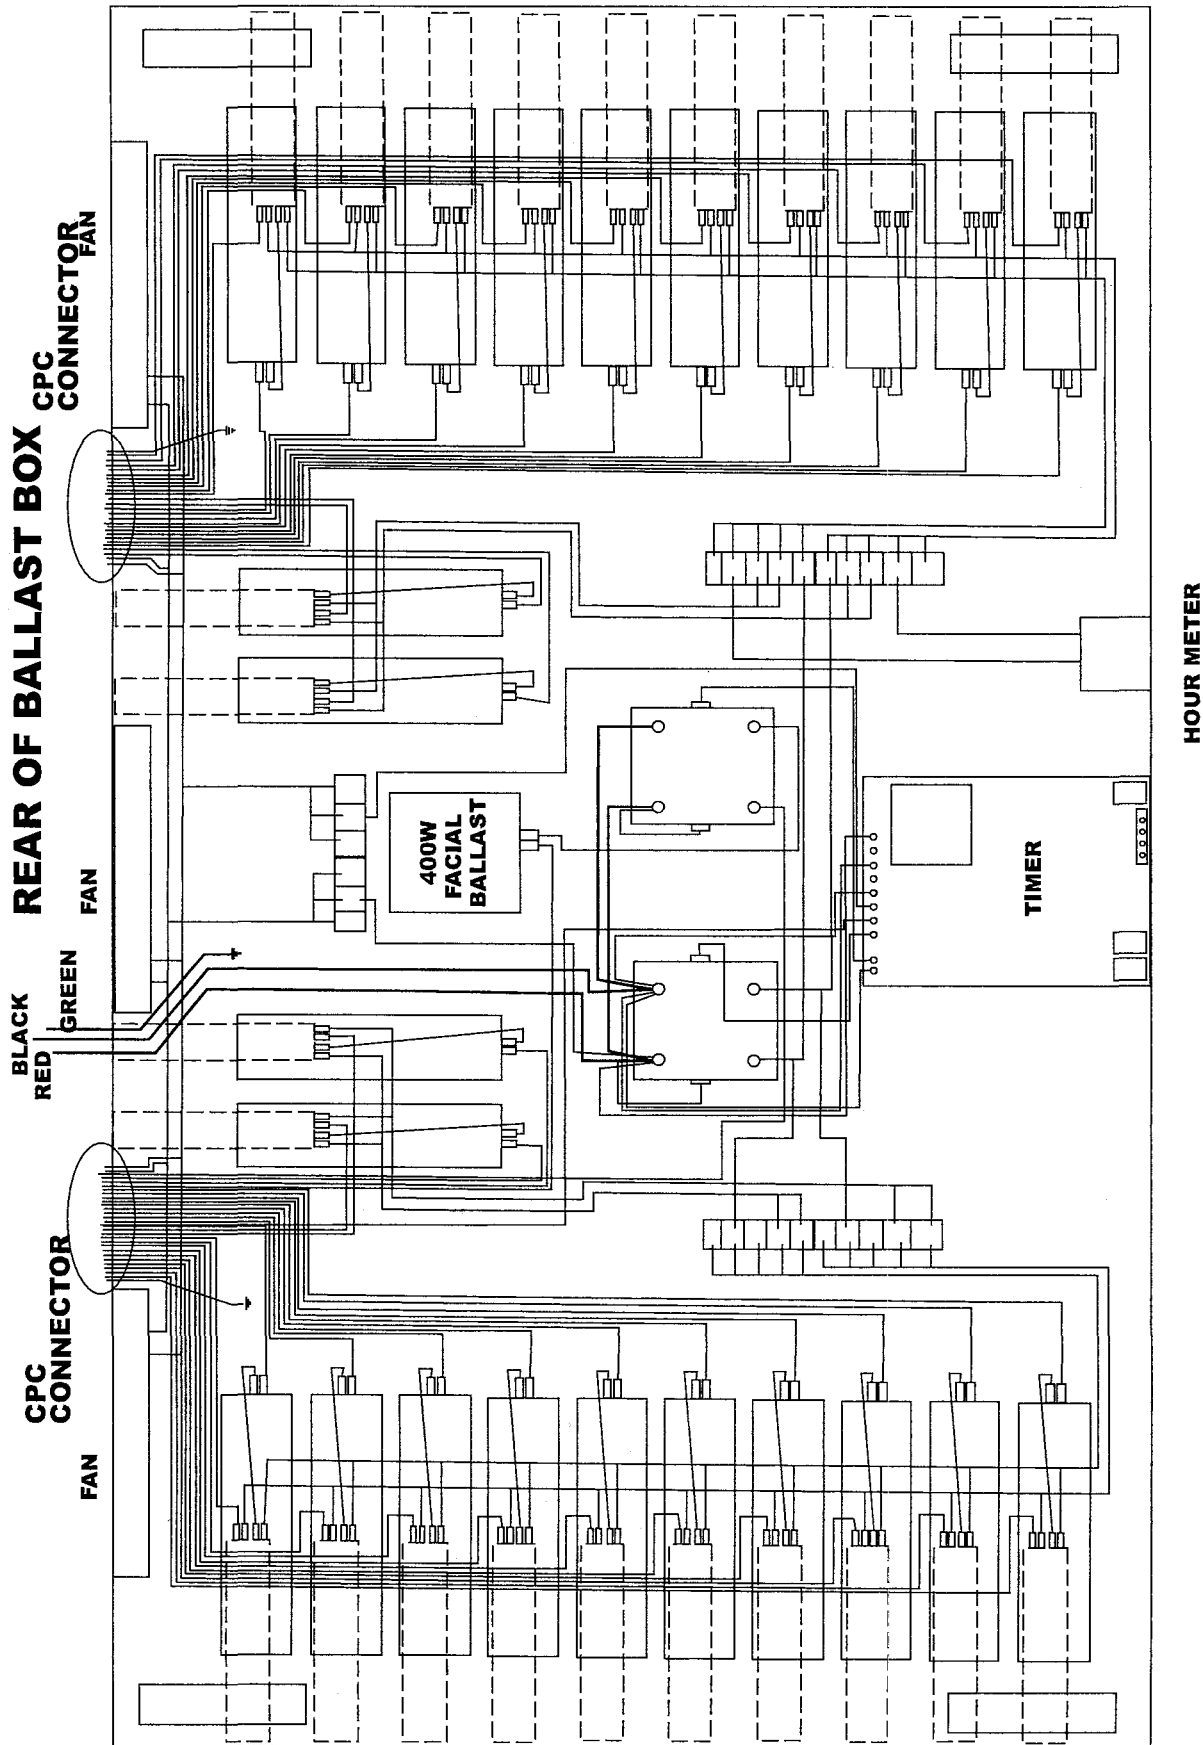

124 SERIES WIRING DIAGRAM BALLAST BOX

124 SERIES WIRING DIAGRAM BALLAST BOX

Body A: MECHANICAL POSITIONING
124 AND 124/1 Ballast Tray

FRONT OF BALLAST BOX

HOUR METER

= CAPACITOR

= BALLAST

124 SERIES BALLAST BOX