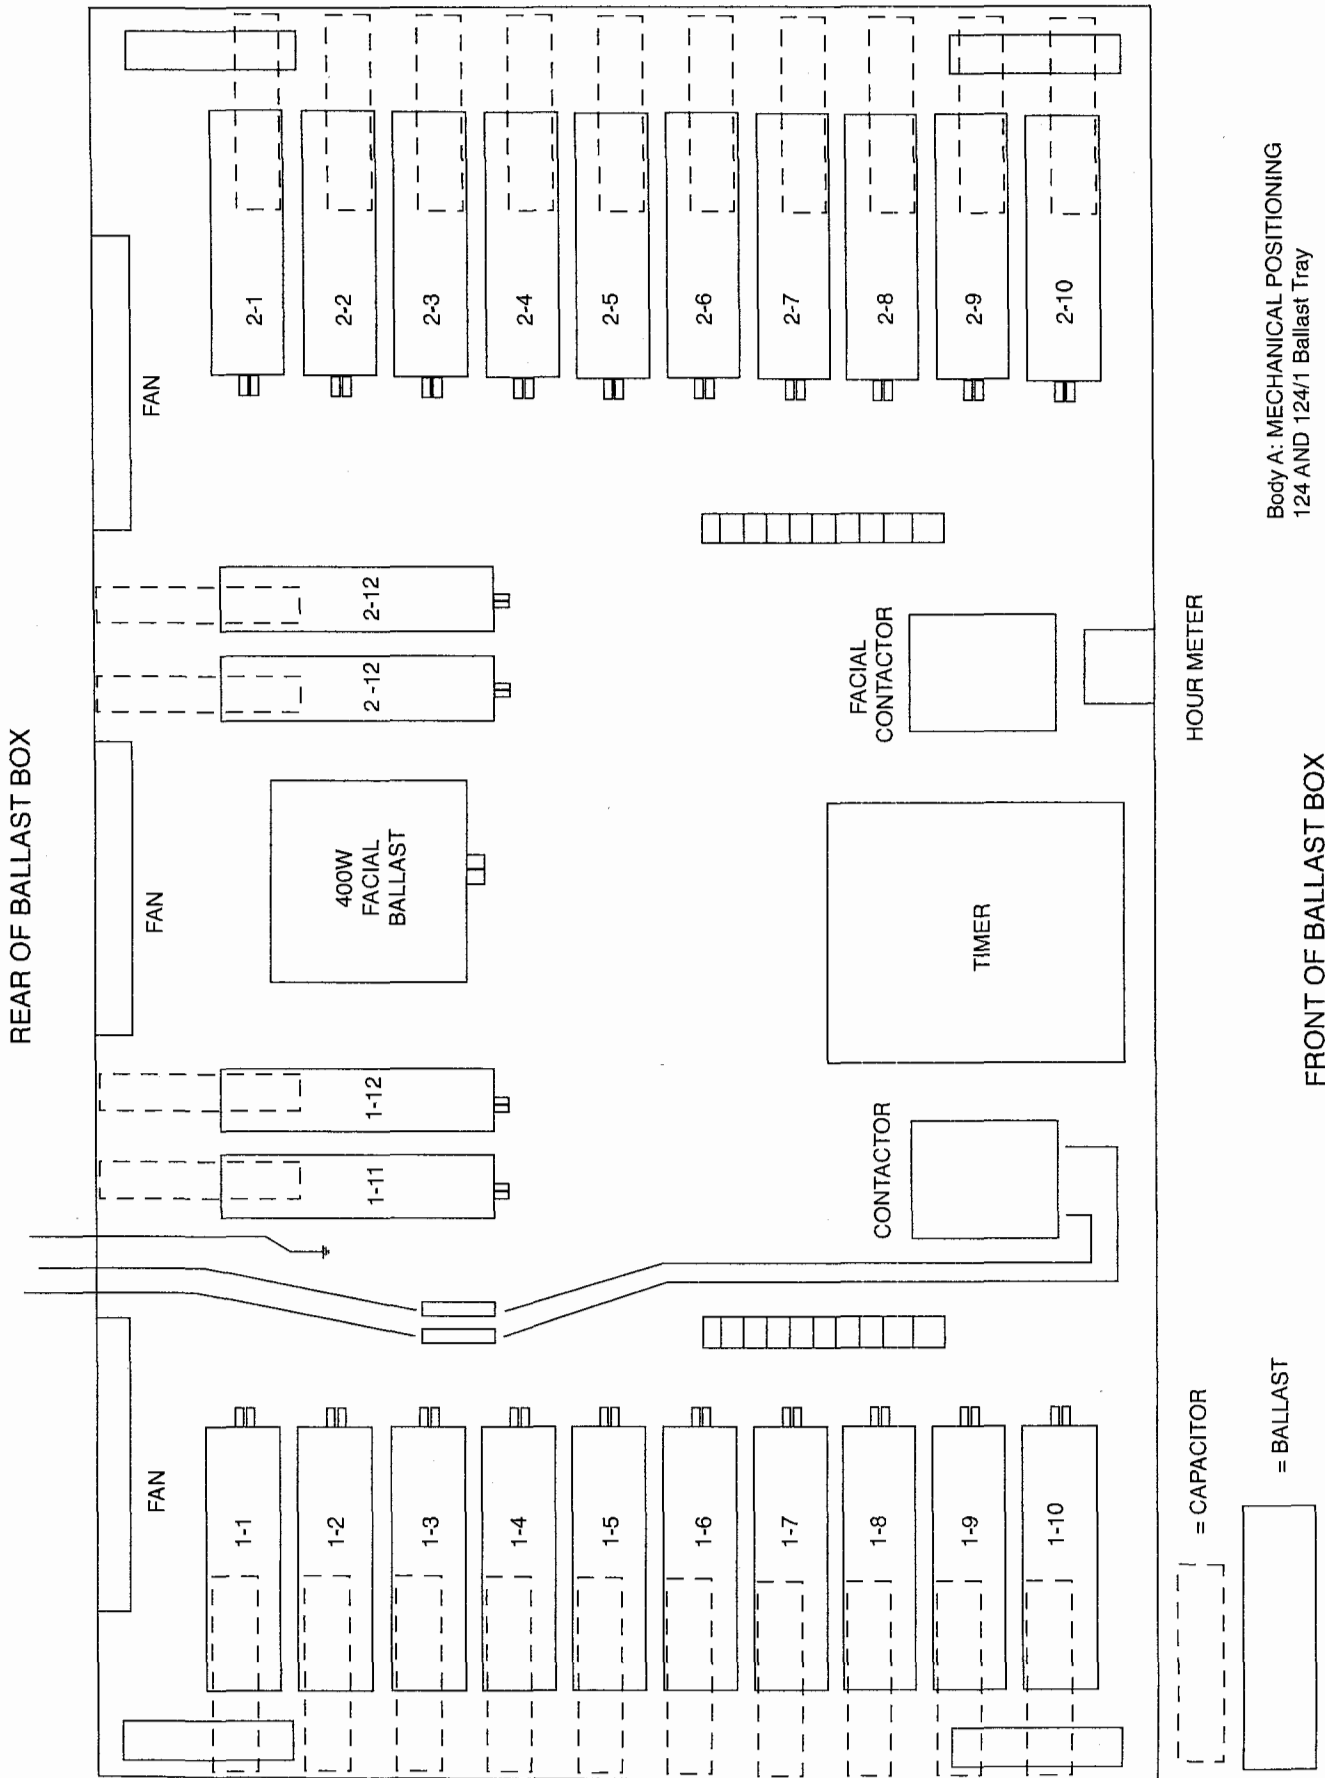

124 SERIES WIRING DIAGRAM BALLAST BOX

124 SERIES WIRING DIAGRAM BALLAST BOX

Body A: MECHANICAL POSITIONING
124 AND 124/1 Ballast Tray

FRONT OF BALLAST BOX

HOUR METER

= CAPACITOR

= BALLAST

124 SERIES BALLAST BOX